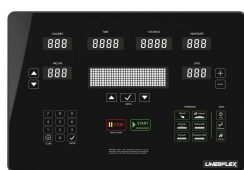

SPECIFICATIONS

Product dimensions (L x W x H)

88x30x65 in / 224 x 76 x 165 cm

Shipping Dimensions (L x W x H)

87x27x44 in / 220 x 68 x 112 cm

Equipment Weight

429 lbs / 195 kg

Shipping Weight

473 lbs / 215 kg

Maximum User Weight

396 lbs / 180 KG

Warranty

COMMERCIAL

Lifetime Frame

5 Years Motor

5 Yrs. Parts / 3 Yrs. Console Parts

2 Yrs. Labor / 1 Yr. Console Labor

RESIDENTIAL

Lifetime Frame

Lifetime Motor

10 Yrs. Parts / 3 Yrs. Console Parts

2 Yrs. Labor / 1 Yr. Console Labor

LED SCREEN